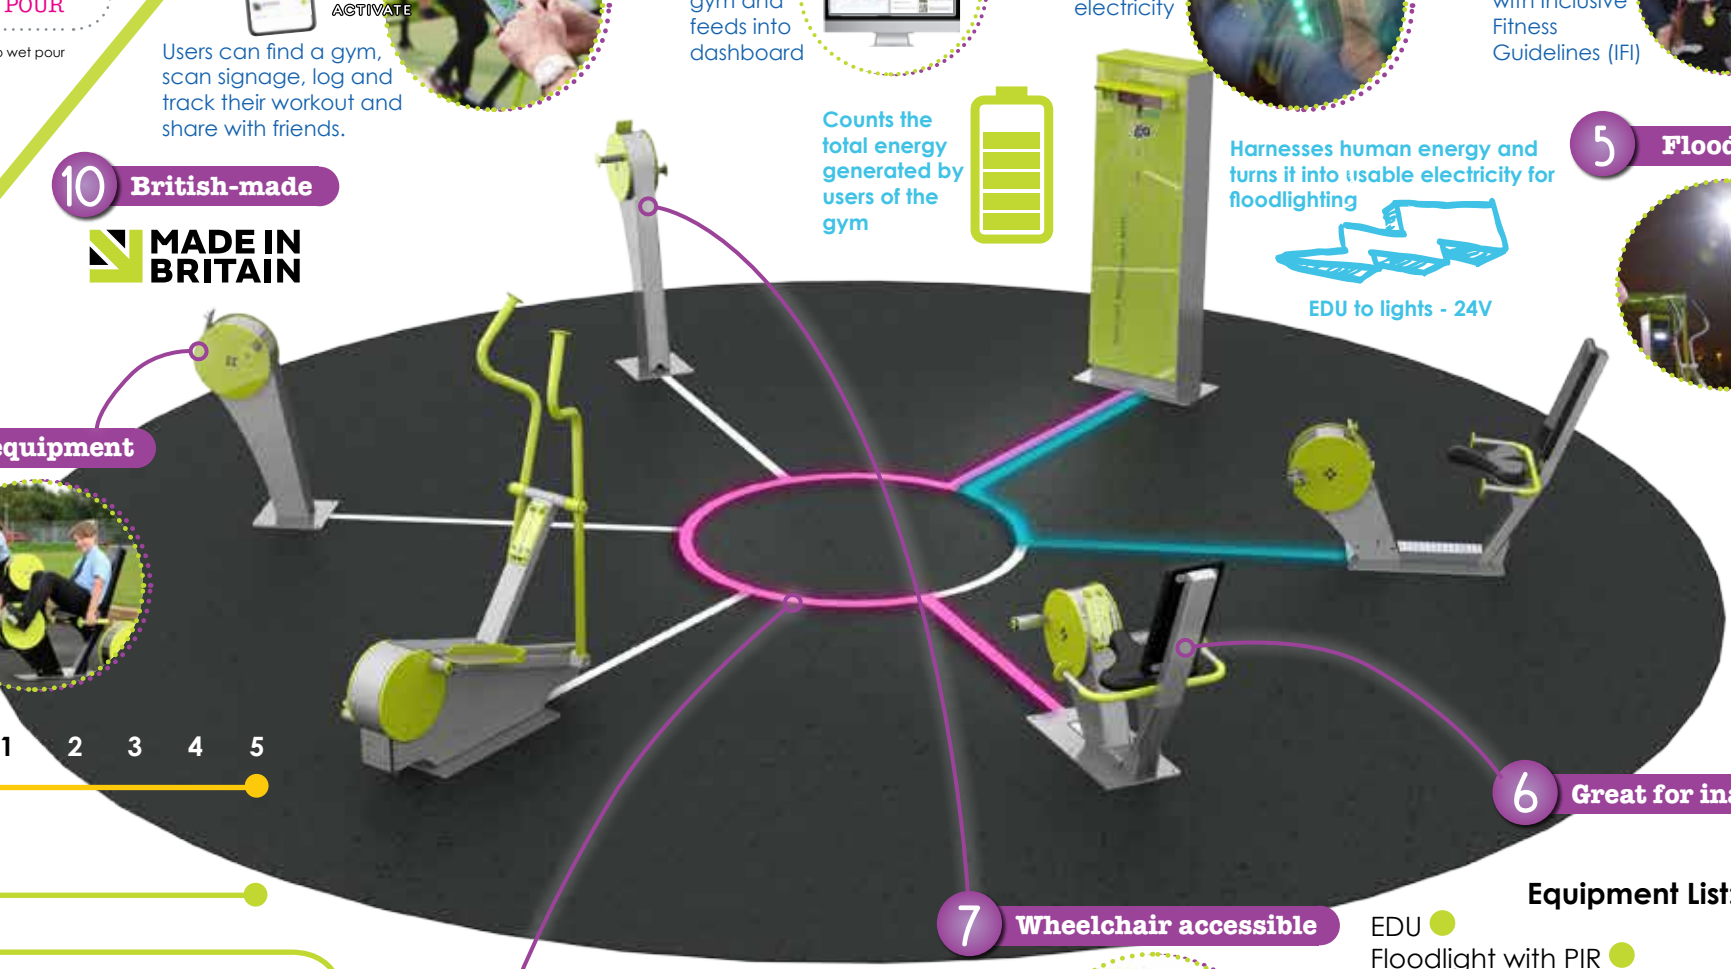

EDU to lights - 24V

Level

1 2 3 4 5

Cardio ●

Toning ●

Strength ●

Energy ●

No. of Users 3

Min Area 7.5 Dia

Min Surfacing 45m²

8 LED lit flooring

7 Wheelchair accessible

6 Great for inactives

- Equipment List:**
- EDU ●
 - Floodlight with PIR ●
 - Smart Energy Hand Bike ●●
 - Shortened Energy Hand Bike ●●●
 - Energy Cross Trainer ●●
 - Energy Recumbent Bike ●●●
 - Shortened Energy Recumbent Bike ●●●
 - Welcome Sign ●●●

Key Equipment:

TGO100 Energy Display Unit EDU

Features

- ✓ Kilowatt hour meter (5 digits) user display
- ✓ LED power metre

Benefits

- ✓ Counts total energy generated by the users

TGO862 Energy Cross Trainer

Benefits

- ✓ Wheelchair accessible
- ✓ Good for targeting people new to exercise

TGO Mini Hand & Recumbent Bikes

Features

- ✓ Safe
- ✓ Free from entrapments, sharp edges and crush points

Benefits

- ✓ Designed for users of smaller stature and young people under 1.4m tall